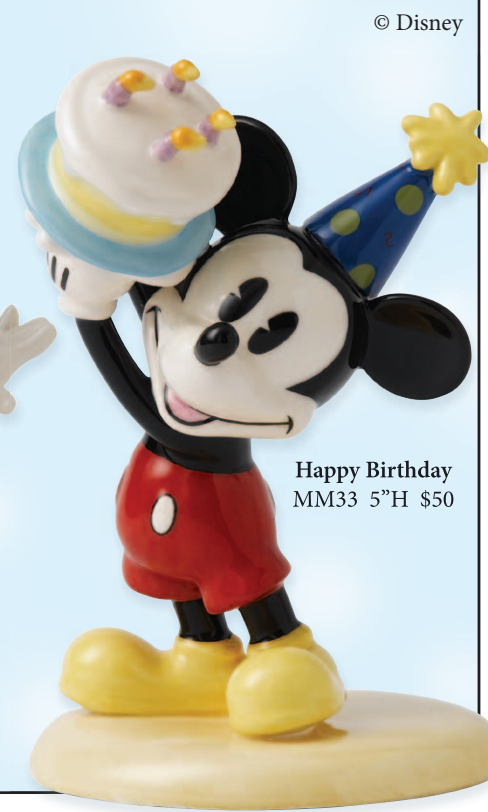

Classic *Disney Characters* Come to Life

Sleeping Beauty
DP10 7"H \$50

Belle
DP7 6.5"H \$50

Cinderella
DP9 7"H \$50

Snow White
DP8 7"H \$50

© Disney

WALT DISNEY SHOWCASE COLLECTION

Smile
MM38 5"H \$50

Hugs and Kisses MM36 5"H \$75

Just for You
MM35 4.5"H \$50

BRING HOME THE MAGIC OF DISNEY

Royal Doulton's partnership with Disney has brought about the creation of collectable figurines that celebrate some of the most beloved Disney moments, characters and films. True to Royal Doulton's style, the figurines are highly detailed and hand painted using bright colors to replicate the exact look and feel of the Disney characters the world has come to know and love. Each figure is issued in a limited edition of 2,000.

© Disney

Congratulations
MM34 5.25"H \$50

Someone Special MM37 5.25"H \$75

Happy Birthday
MM33 5"H \$50